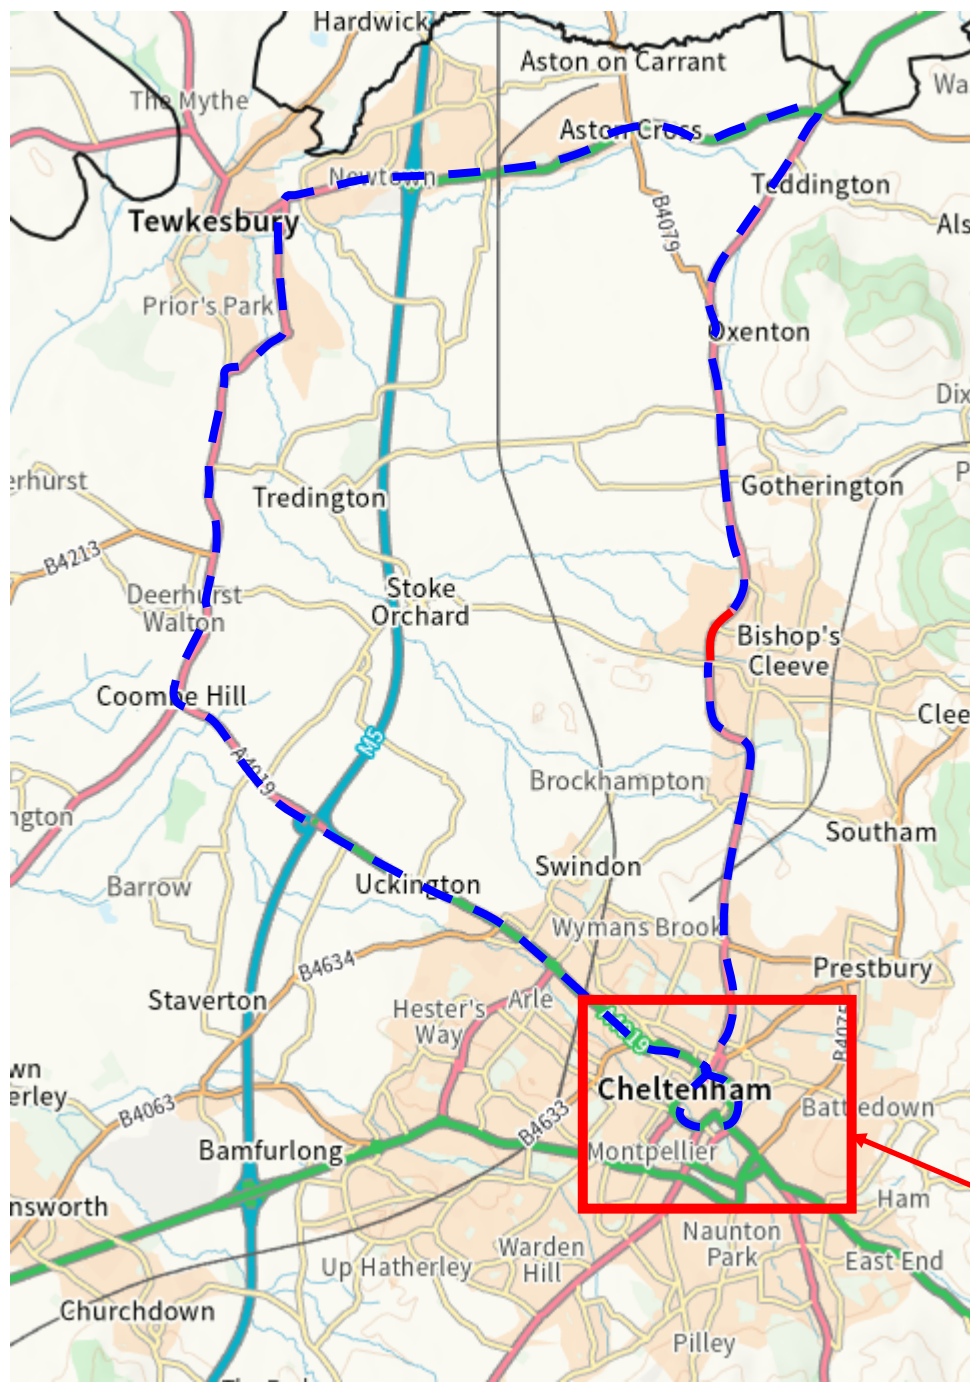

871036 A435 Evesham Road (Bishops Cleeve By Pass) Bishops Cleeve Diversion Route

Insert A –
One Way
System