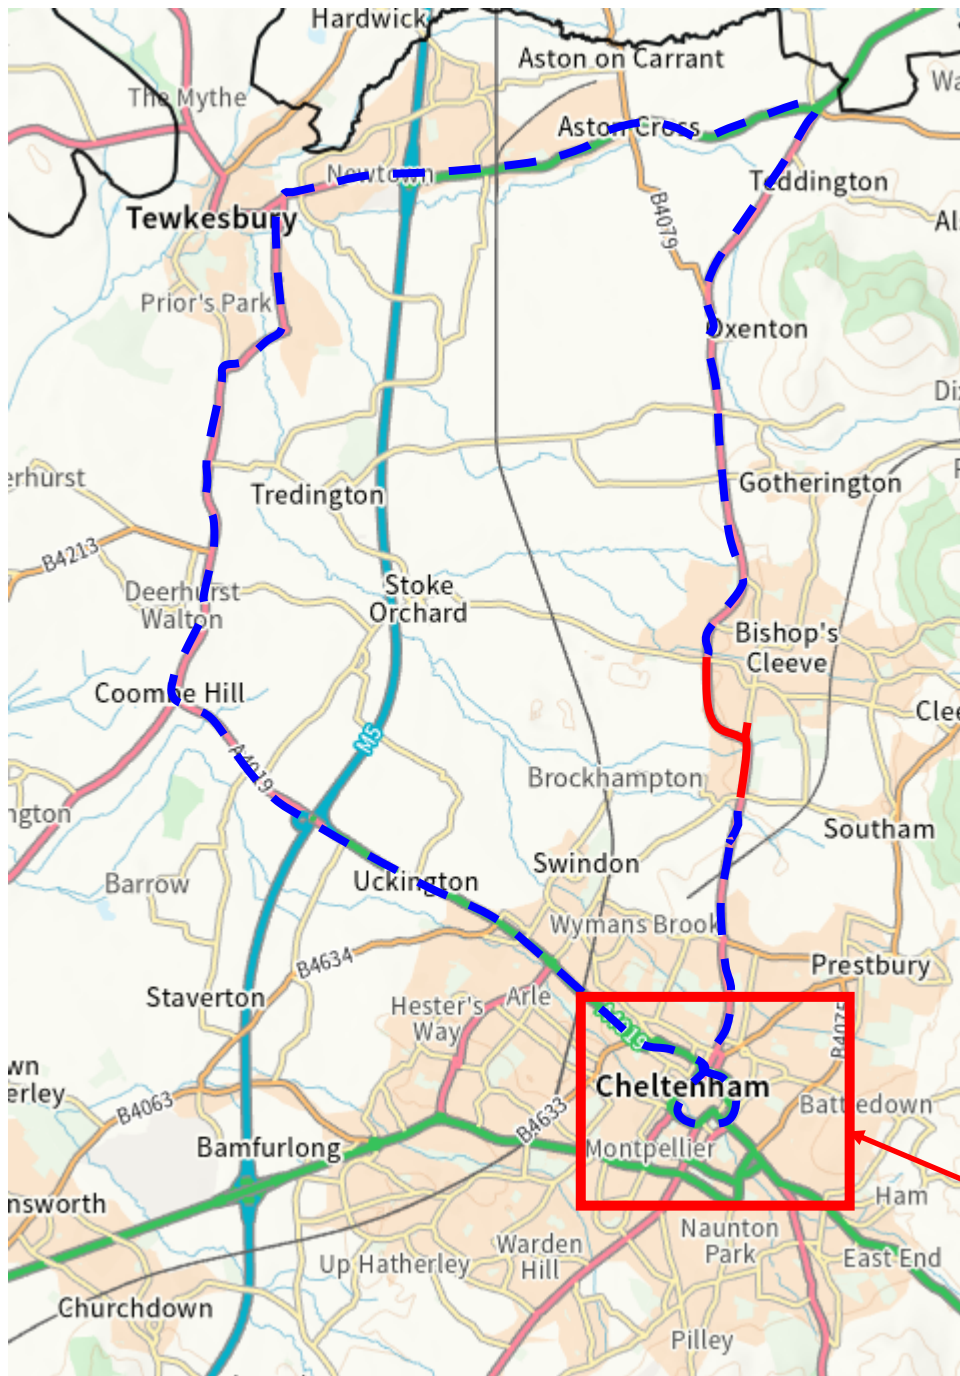

852104 A435 Bishops Cleeve Bypass and R'tbt Diversion Route

Insert A -
One Way
System