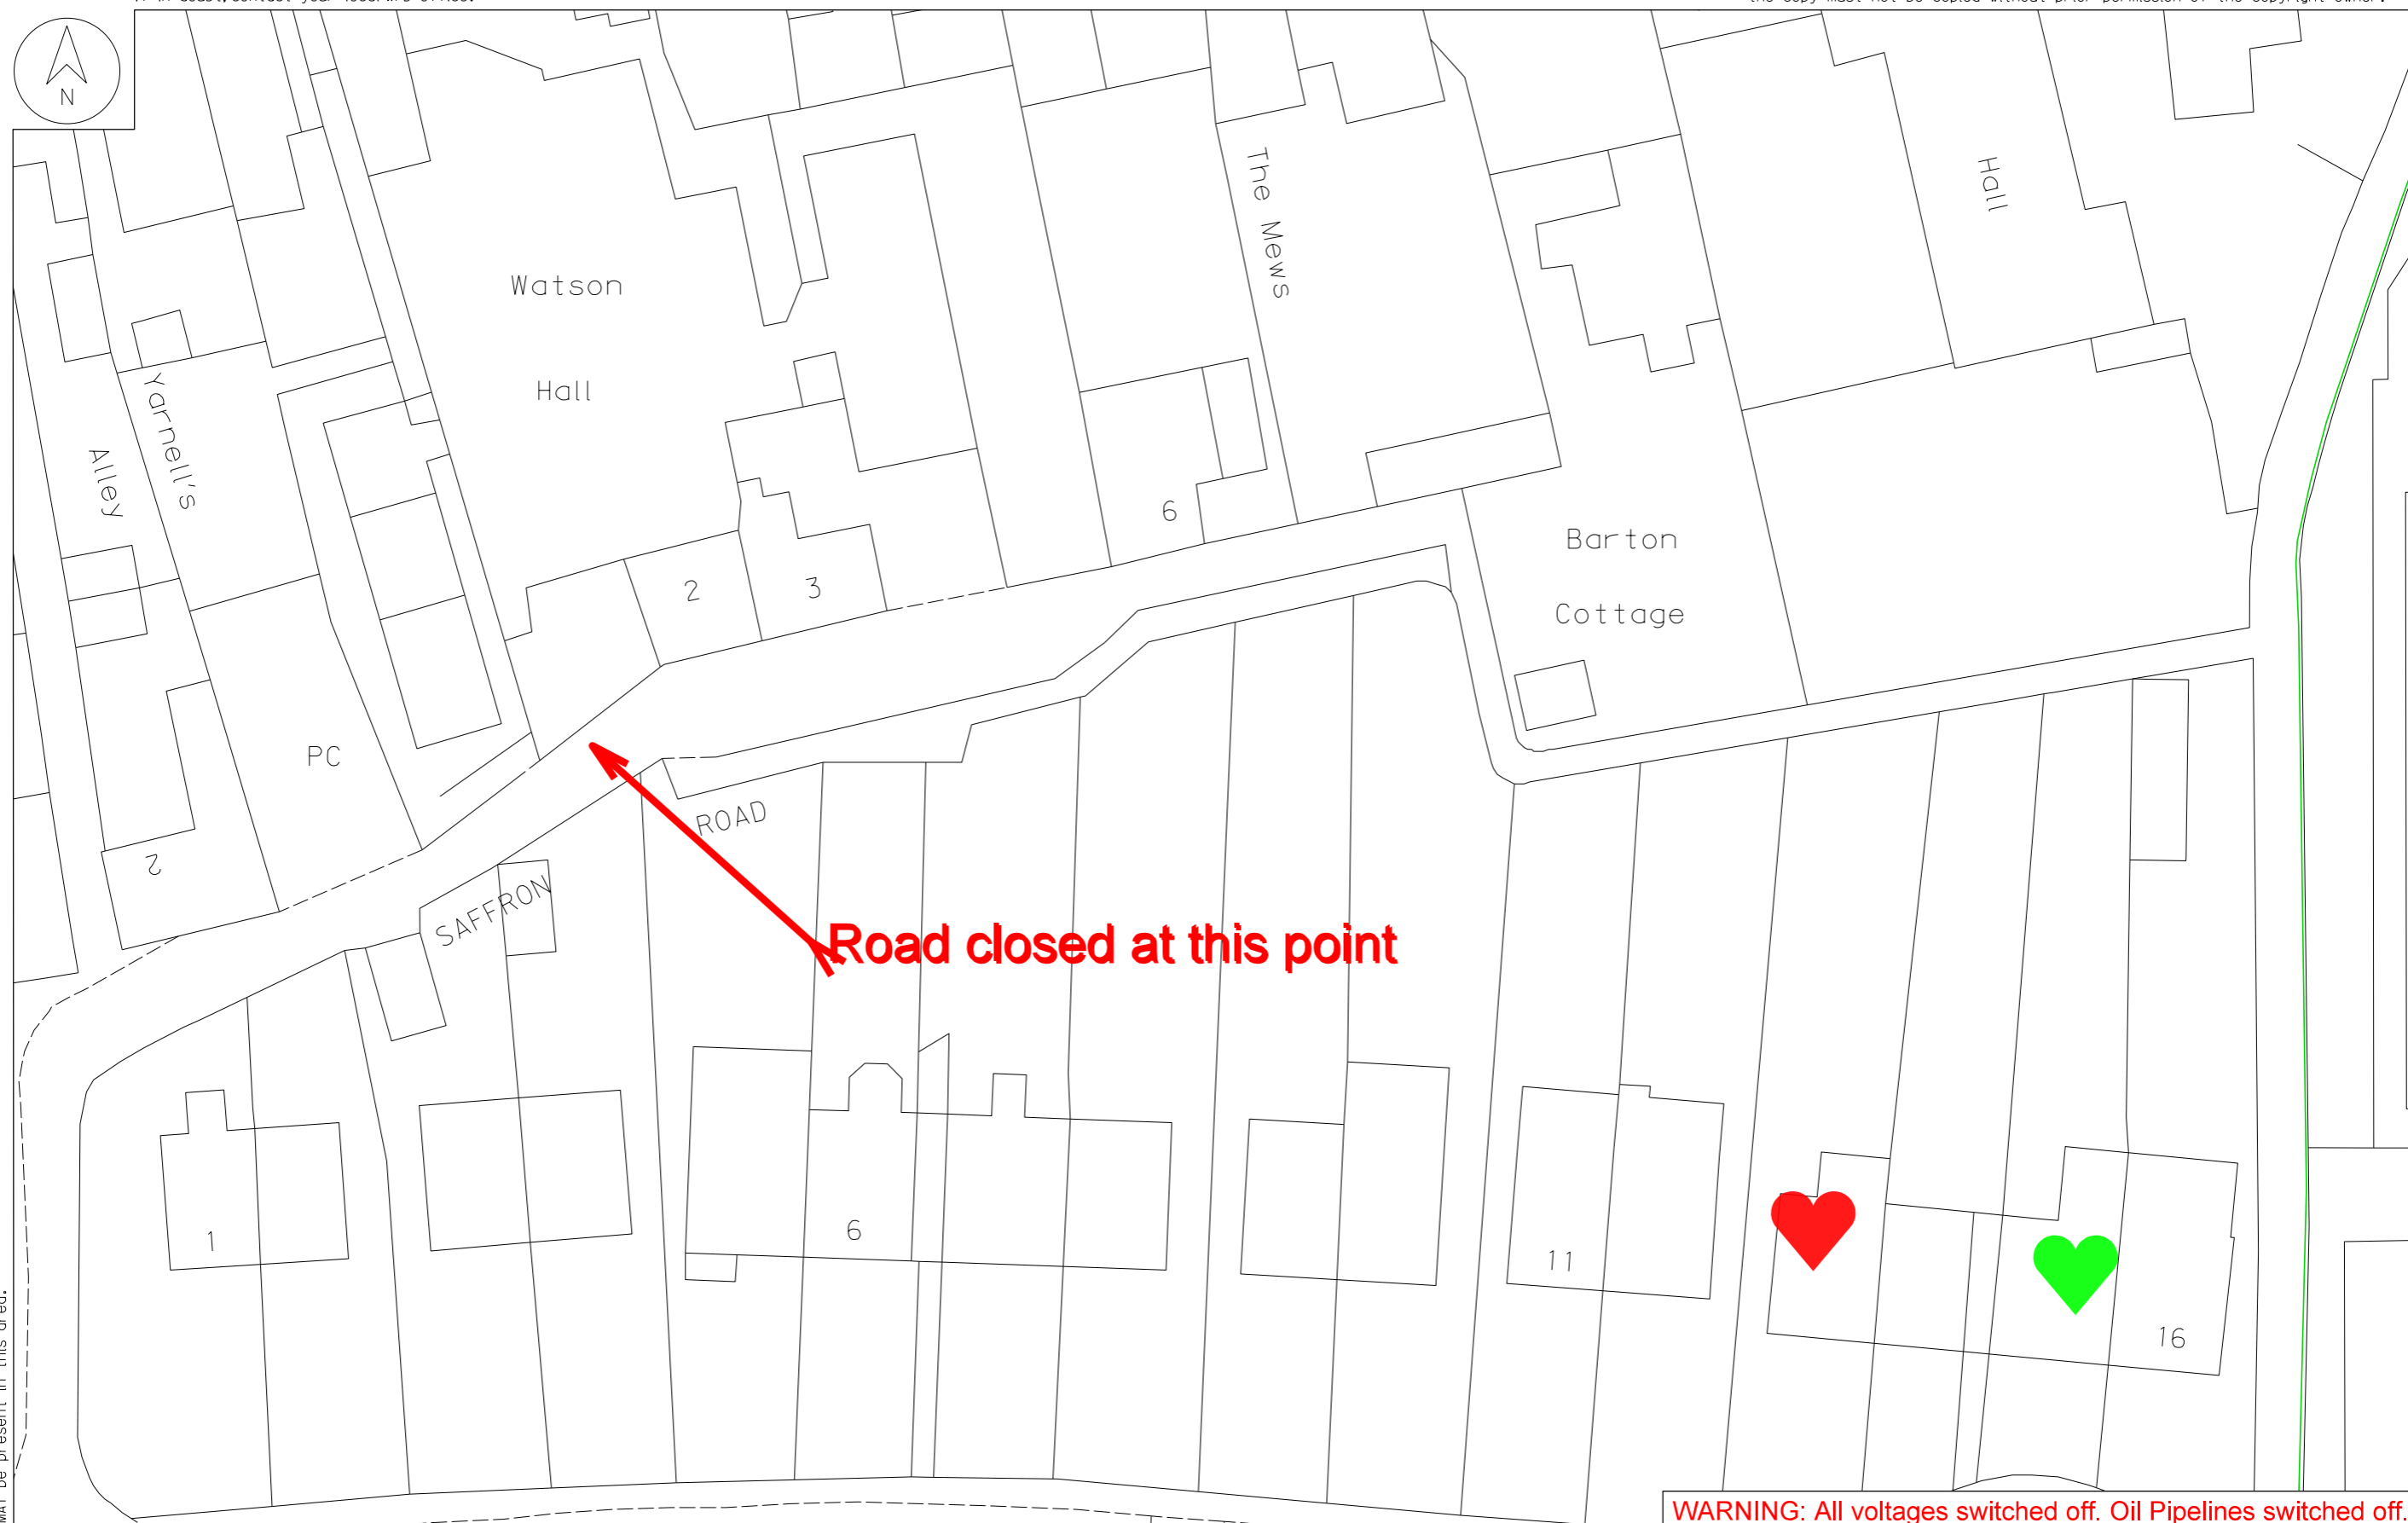

Based upon the Ordnance Surveys map with the permission of the Controller of Her Majesty's Stationery Office. Crown Copyright Reserved.  
 Western Power Distribution, Avonbank, Feeder Road, Bristol. BS2 0TB. Licence Nos. 100022488, 100024877, 100021807, 100022432.  
 CARE SHOULD BE EXERCISED TO ENSURE THE PRECISE POSITION OF THE WPD APPARATUS IF WORK IS TO BE EXECUTED IN ITS VICINITY.  
 If in doubt, contact your local WPD office.

**WARNING: All voltages switched off. Oil Pipelines switched off.**

TITLE:  
 DRAWN BY:  
 DATE: 23/11/2020  
 SCALE 1:337 @ A3  
 PLOT CENTRE: 389466.682,232648.834

**WESTERN POWER DISTRIBUTION**  
*Serving the Midlands, South West and Wales*