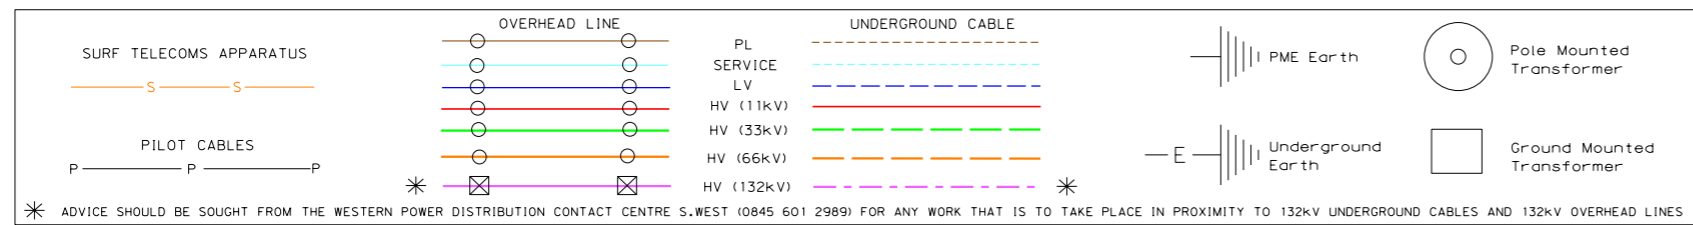

**WARNING: All voltages switched off. Oil Pipelines switched off.**

TITLE:  
 DRAWN BY:  
 DATE: 23/11/2020  
 SCALE 1:337 @ A3  
 PLOT CENTRE: 389466.682,232648.834

**WESTERN POWER DISTRIBUTION**  
*Serving the Midlands, South West and Wales*