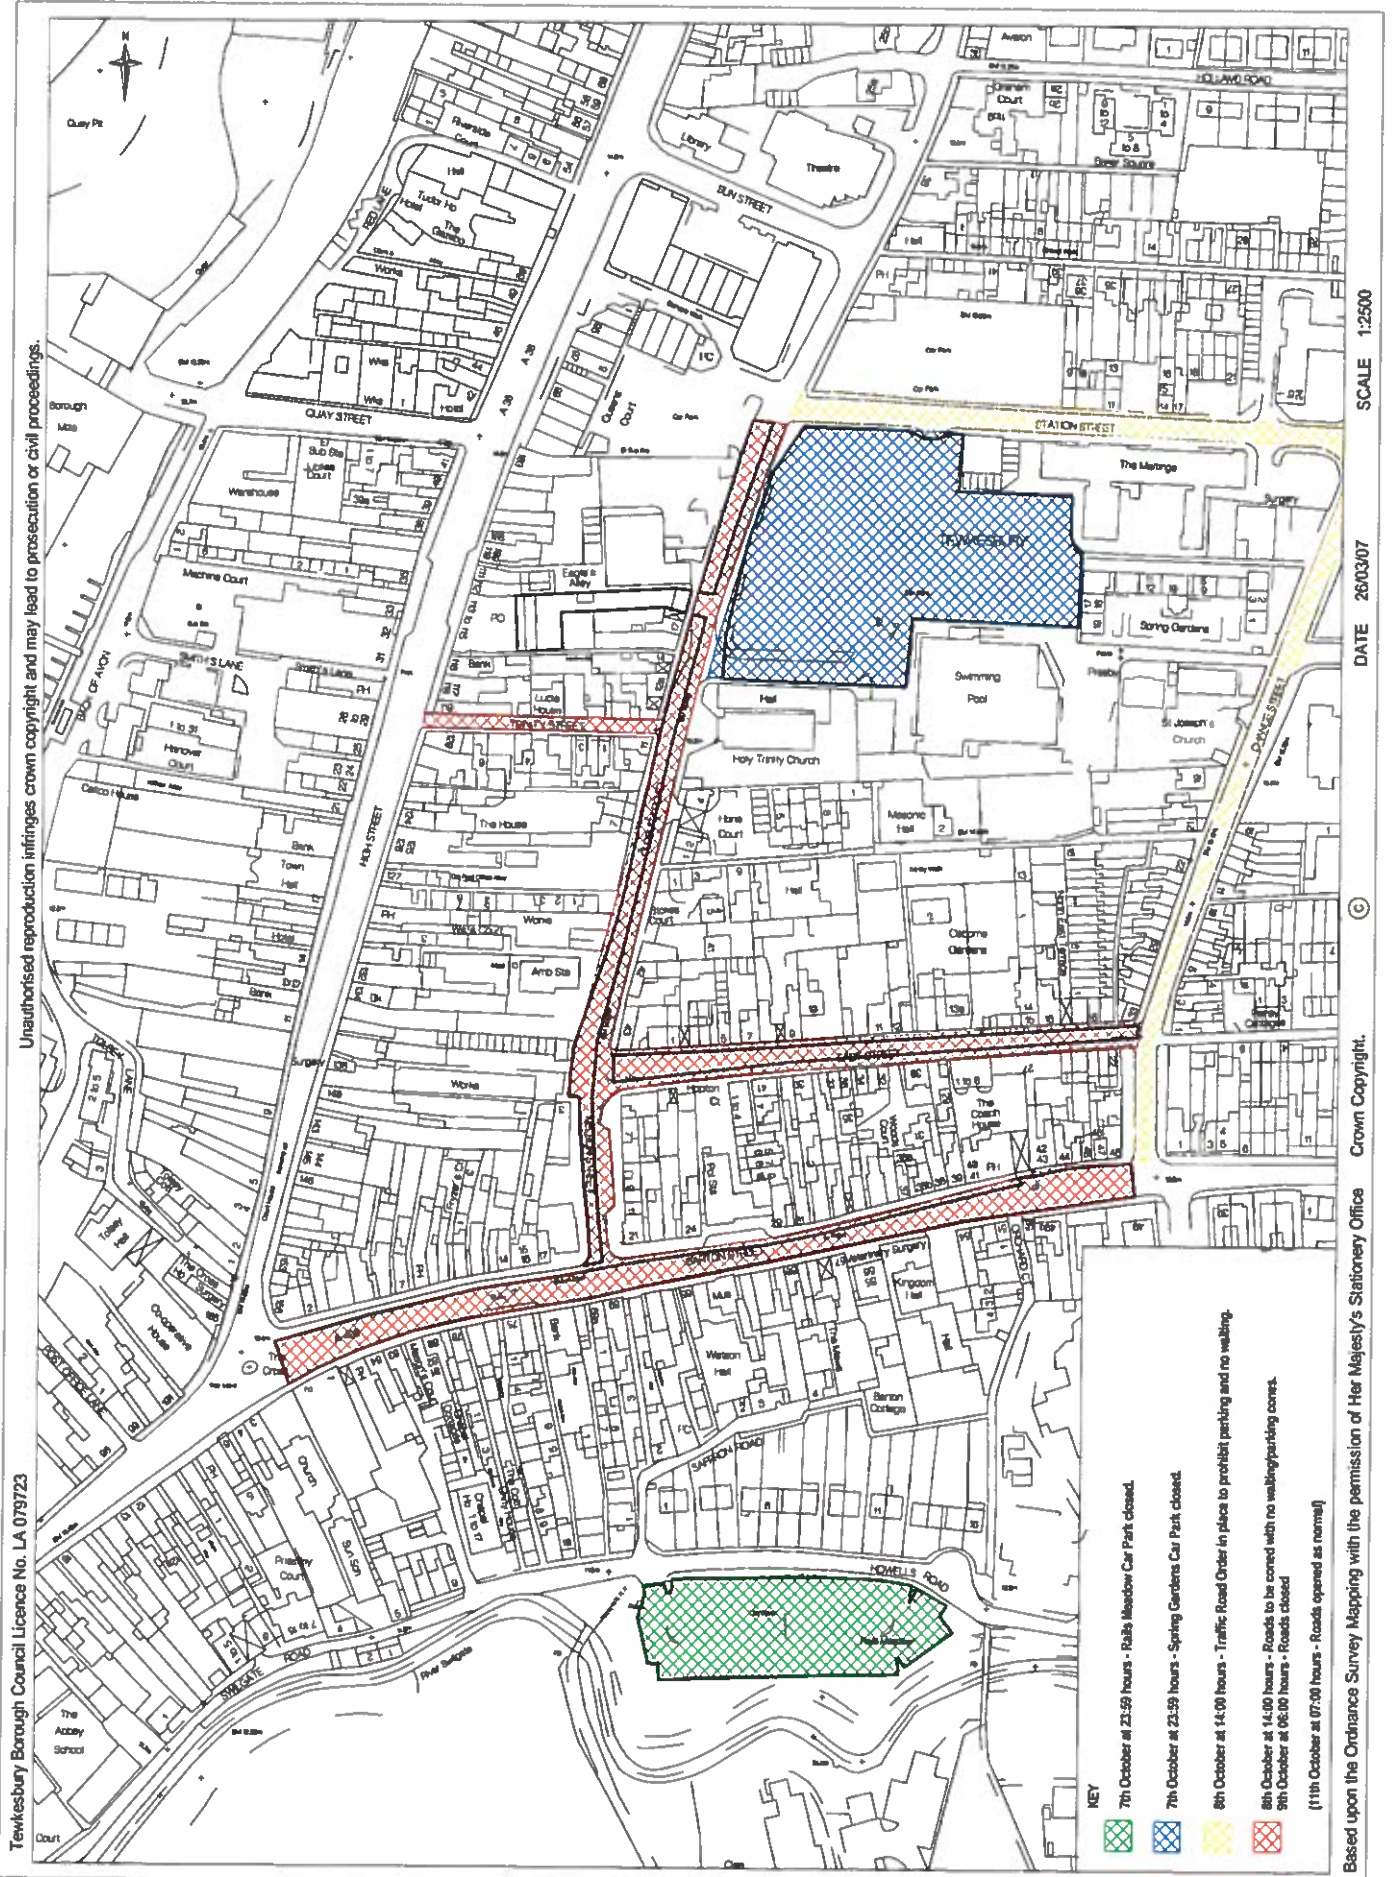

1. **KEY**
2. 7th October at 23:59 hours - Raib Meadow Car Park closed.
   - 7th October at 23:59 hours - Spring Gardens Car Park closed.
   - 8th October at 14:00 hours - Traffic Road Order in place to prohibit parking and no waiting.
   - 8th October at 14:00 hours - Roads to be closed with no waiting/parking consents.
     9th October at 08:00 hours - Roads closed
   - (11th October at 07:00 hours - Roads opened as normal)